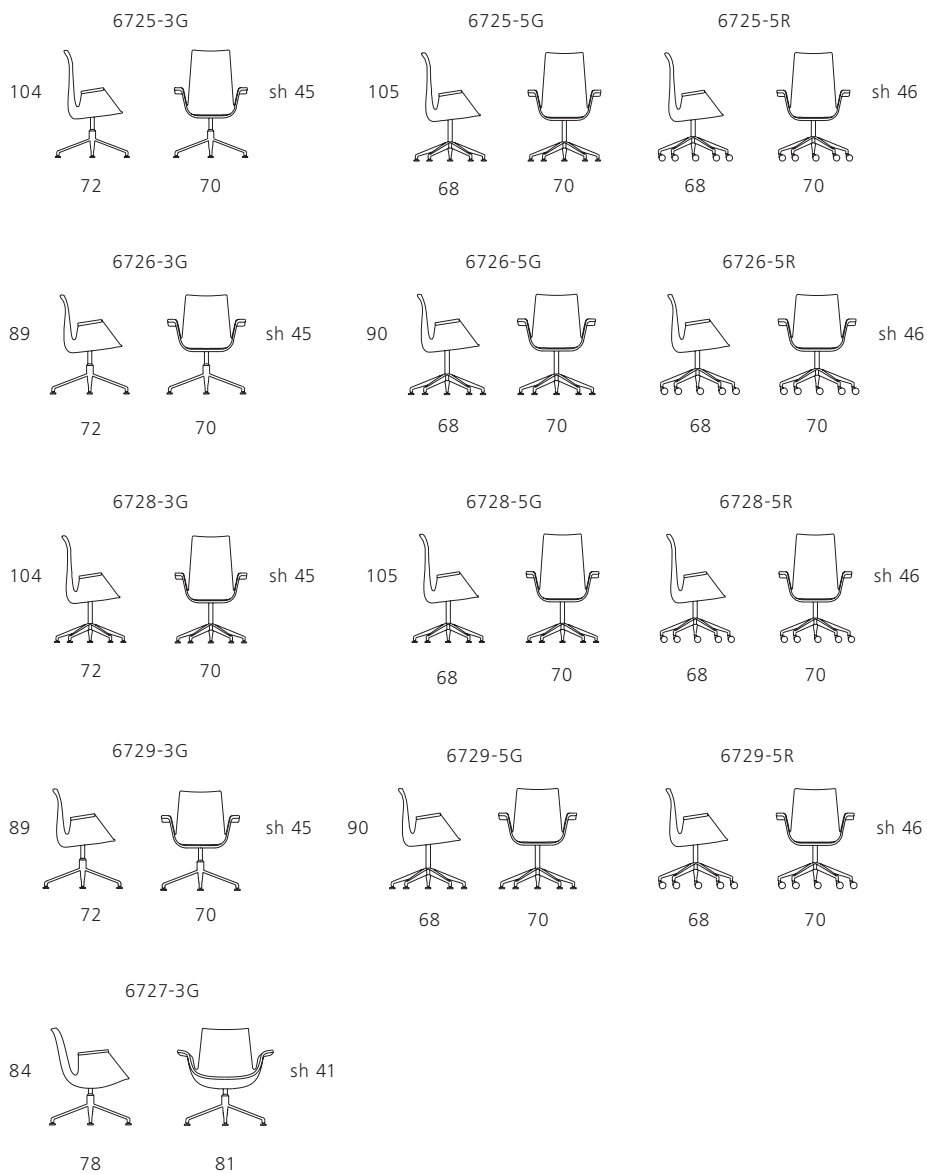

#### FK 6728/6729 bucket chair with outer shell

<b>Modell no.</b>	6727
<b>Seat</b>	Inner shell: Moulded cold cure foam. Outer shell: Painted black or white.
<b>Base</b>	Aluminium. - 3-star swivel base with glides (3G). Aluminium, highly-polished powder-coated black or polished (for surcharge). - 5-star swivel base with glides (5G). Polished aluminium. - 5-star swivel base with castors (5R) and lockable tilt plus adjustment mechanism (for surcharge). Polished aluminium.
<b>Glides/Castors</b>	Synthetic glides for stone and carpet floors, felt glides for wooden floors. Braked twin-wheeled castors. Hard castors for soft floors, soft castors for hard floors.

### Technical drawings and dimensions

All dimensions in cm.